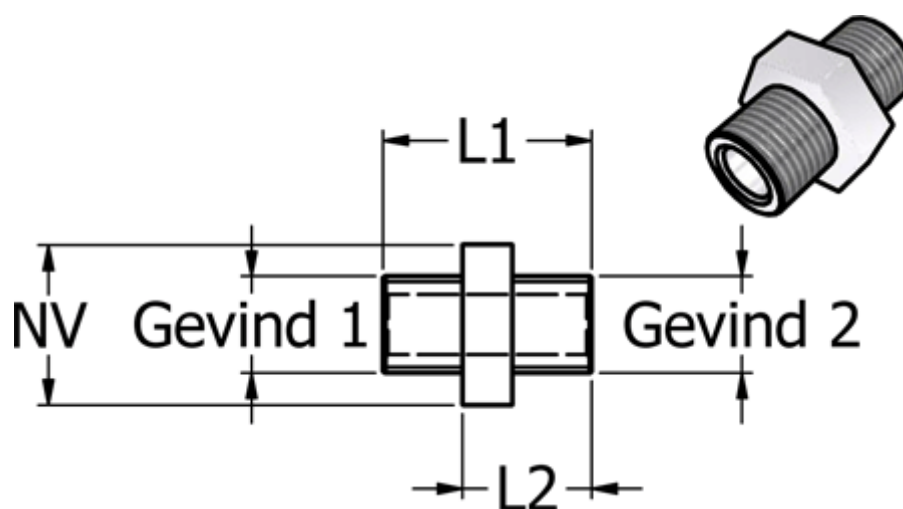

Data Sheet

Article number: 586252301ES

Description: Stainless threaded adaptor 252.301-ES double, R 1/4" /R 1/4"
with external conical thread

Measures

L1 = 30

L2 = 18

NV = 14

Thread 1 = R 1/4"

Thread 2 = R 1/4"